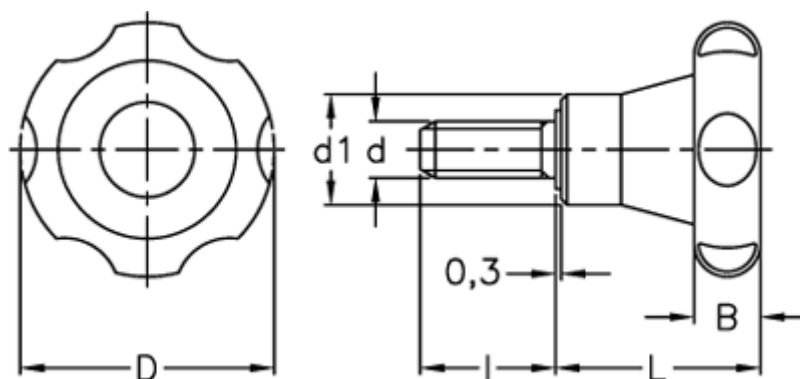

# Data Sheet

Article number: 2302075262  
Description: E+G Lobe knob  
VL.155/70 p-M10x50

## Measures

---

B = 18  
D = 69  
d1 = 27  
d 6g = M10  
l = 50  
L = 42